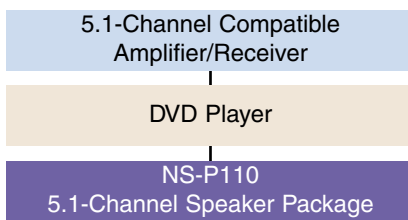

● 5.1-Channel System