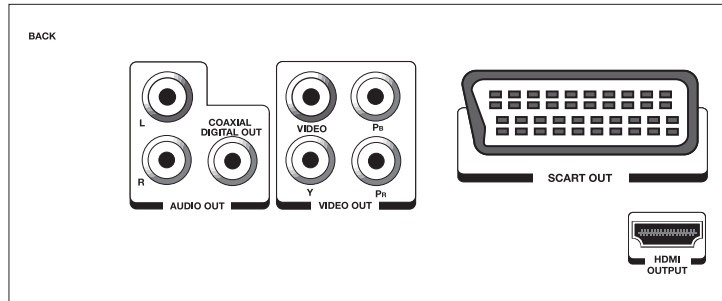

SD-480 | DVD PLAYER

This model offers the simple features you need, but with some important additions; as well as playing pre-recorded DVDs and your own edited content, it also allows playback of DivX video and audio files, one of the most popular file compression formats for internet content.

Importantly the SD-480 has an HDMI connection for the lossless transmission of video and audio content, up-scaling standard definition DVD content to 720p, 1080i and 1080p, breathing new life into your existing DVD collection. REGZA Link allows simultaneous operation of multiple devices from a single remote control via the HDMI connection (compatibility dependant).

The SD-480 easily turns any TV into a Hi-Fi with its ability to play MP3 files, whilst its JPEG viewer makes the TV the centre of attention when it's time to review your holiday photos.

Product

Combi DVD/VCR
DVD Recorder
DVD Video
Hard Disk Drive
HD DVD Video
Nicam Stereo
Number of Heads

Compatibility - Recording

HDD
DVD-R
DVD-RW
DVD+R
DVD+RW
VHS

Compatibility - Playback

CD-Audio
CD-DA
CD-R
CD-RW
SVCD
Video CD
DivX® version 6
DVD-R
DVD-R DL
DVD-RAM
DVD-ROM
DVD-RW
DVD-RW DL
DVD video
DVD+R
DVD+R DL
DVD+RW DL
DVD+RW
HD DVD
JPEG Viewer
MP3
NTSC Playback (VHS)
4 in 1 Card Slot

Sound

7.1 Bitstream
3D Virtual Surround Sound
Dolby® Digital Audio Decoder
Dolby® Digital Compatible
Dolby® Digital Plus
Dolby® True HD
DTS® Compatible
DTS® - HD (core)
Nicam Stereo (VHS)

Picture

PAL Progressive
Icon on-screen display
Slow Motion
Variable Zoom
HD DVD Playback 1080p/ 1080i/ 720p
Deep Colour Function
50 Hz
24 FPS
DVD Upscaling:
1080p
1080i
720p

Display

Panel Size (inches)
Resolution

DVD Recording

Event/Month timer
Max. recording time (hours)
Simultaneous Play and Record

VCR Recording

Event/Month timer
Simultaneous Record and Play
Digital Audio Tracking
Auto Repeat playback

Interactive Features

Chase TV
Pause TV
EPG (Electronic Programme Guide)
Interactive HD DVD capability

Connections

5.1 Analogue output
Analogue 2 channel audio
Optical audio
Co-axial audio
Component video output
Composite video
Ethernet
Scart (RGB)
S-video
Headphone socket
Front AV
HDMI output
USB (extension terminal)
DV Input
Rapid Battery Charge
A/V input + output (mini jack)

Other Features

Power consumption	8W
Stand-by power	< 3W
Digital tuner (Freeview)	
Analogue Tuner	
Battery life (Hrs)	
Carrycase	
Headphones	
Regza Link (HDMI CEC)	
2 way dubbing	
6 way dubbing	

Dimensions

Width (mm)	430
Height (mm)	42
Depth (mm)	197
Weight (Kg)	1.5